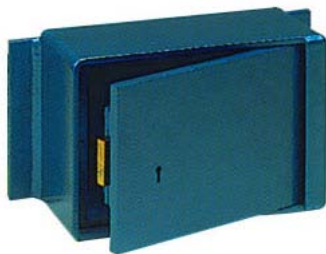

Dudley Wall Safe

The wall safe has a cash rating of £1,000 and £10,000 jewellery.

Locking options include key locking or mechanical dial combination.

Standard Keylock Shown

Size	External Dimensions			Weight	Cash Rating	Jewellery Rating
	H (mm)	W (mm)	D (mm)			
2	152	229	102	4	£1,000	£10,000
3	229	229	102	5	£1,000	£10,000
4	304	229	102	9	£1,000	£10,000

Dudley Utility Safe

The utility safe has a cash rating of £1,000 and £10,000 jewellery. Fixing bolts not included.

Locking options include key locking or mechanical dial combination.

Standard Keylock Shown

Safe	External Dimensions			Weight	Cash Rating	Jewellery Rating
	H (mm)	W (mm)	D (mm)			
UTIL2	304	304	307	17	£1,000	£10,000
UTIL3	457	304	304	20	£1,000	£10,000

*Cash ratings are guide lines only. Please check with your insurance company.**Please note that external depths do NOT include handle and hinges (please allow an extra 65mm). All weights and sizes are approximate and Dudley Safes Ltd reserves the right to change specifications without notice.
For dimensions of the safe with the door open, please visit www.dudleysafes.com/support.aspx