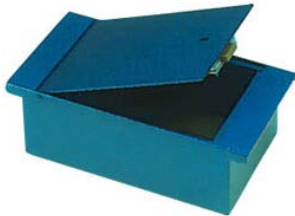

## Underfloor Safes

The underfloor safe range have a cash ratings from £1,000 to £6,000 and a jewellery rating from £10,000 to £60,000 (when the safes are embedded in concrete). Available in three sizes. Size 3 includes capsule deposit facility.

Locking options include key locking or mechanical dial combination.

Standard Keylock Shown

Model	External			Weight KG	Cash Rating £ GBP	Jewellery Rating £ GBP
	H (mm)	W (mm)	D (mm)			
UF1000-1	229	229	229	17	£1,000	£10,000
UF1000-2	305	305	305	22	£1,000	£10,000
UF1000-3	305	305	305	23	£1,000	£10,000
UF3000-1	229	229	229	18	£3,000	£30,000
UF3000-2	305	305	305	24	£3,000	£30,000
UF3000-3	305	305	305	26	£3,000	£30,000
UF6000-2	305	305	305	55	£6,000	£60,000
UF6000-3	305	305	482	65	£6,000	£60,000

## Floorboard Safe

The floorboard safe for fixing between floor joists has a cash rating of £1,000 and £10,000 jewellery. Fixing bolts not included.

Standard Keylock Shown

Size	External Dimensions			Weight KG	Cash Rating £ GBP	Jewellery Rating £ GBP
	H (mm)	W(mm)	D(mm)			
1	342	203	127	10	£1,000	£10,000
2	342	304	127	13	£1,000	£10,000